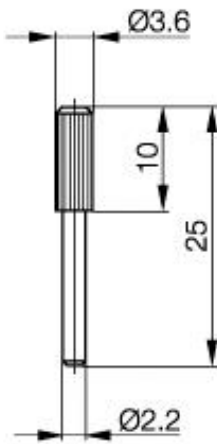

Accessories: Fiberoptic BFO D10-LA-DC-10

Common Data

Version
Usable with

Adapter
Plastic-Fiber optics with $\bar{\text{I}}$ 1.0mm
to $\bar{\text{I}}$ 2.2mm

PX1459

Datasheet number::

Definitions see general catalog.
If not otherwise noted, ratings according to
IEC 60947-5-2 (DIN EN60947-5-2)